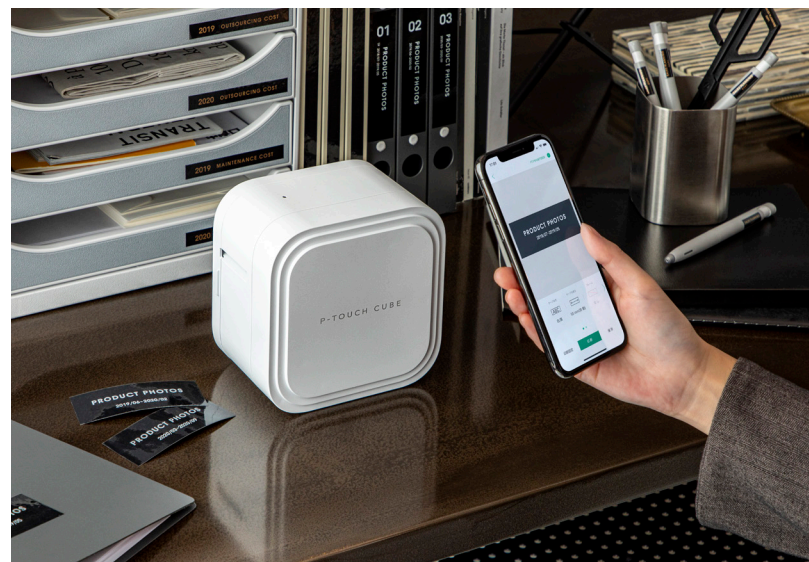

Design and print labels direct from your computer or smartphone

The beauty of the P-touch CUBE Pro is its ability to work how you want, and when you want.

If you prefer to create labels on your desktop computer, use P-touch Editor for PC or Mac for virtually unlimited design options including text, images, frames and barcodes. Even link to your data in Microsoft Excel* to merge and print many labels at once.

However for ultimate convenience connect wirelessly from your smartphone or tablet using Bluetooth and use P-touch Design&Print 2 for simple, elegant labelling with many pre-designed templates available.

Or if you want full customisation of your labels then use the Brother iPrint&Label app to add text and images, change fonts and resize objects as you need. Plus easily create barcodes including QR codes for customers or staff to scan on their mobile device to take them to your website or other important information.

*Only supported on Windows version of P-touch Editor