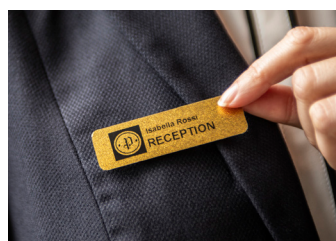

The Brother P-touch CUBE Pro uses TZe tape cassettes, giving you an unrivalled range of choices when it comes to your identification needs. Whether you work in an office or retail, education or healthcare, hospitality or logistics, skilled trades and more, there are hundreds of applications for our labels and ribbons.

Tapes available include:

- Standard labels with various ink and background colour combinations including transparent for shop door signage
- Extra-strong adhesive labels for long term durable labelling whether indoors or outside
- Premium labels with gold and silver glitter backgrounds ideal for staff name badges or hotel signage
- Matt tapes with a non-reflective surface to give a high quality finish
- Patterned background labels including silver lace, gold geometric and red/white gingham
- Pastel labels for a more subtle label
- Metallic silver labels for shelving and signage
- Tamper evident security labels that cannot be reapplied once removed – ideal for asset marking
- Highly visible fluorescent labels for important notices
- Flexible ID labels for cable identification
- Iron-on, wash-proof labels for identifying staff workwear or children's clothing

In addition to labels, the P-touch CUBE Plus can also print luxurious satin ribbons for personalising gifts and more. Visit your local Brother website to see the full range of tapes available.