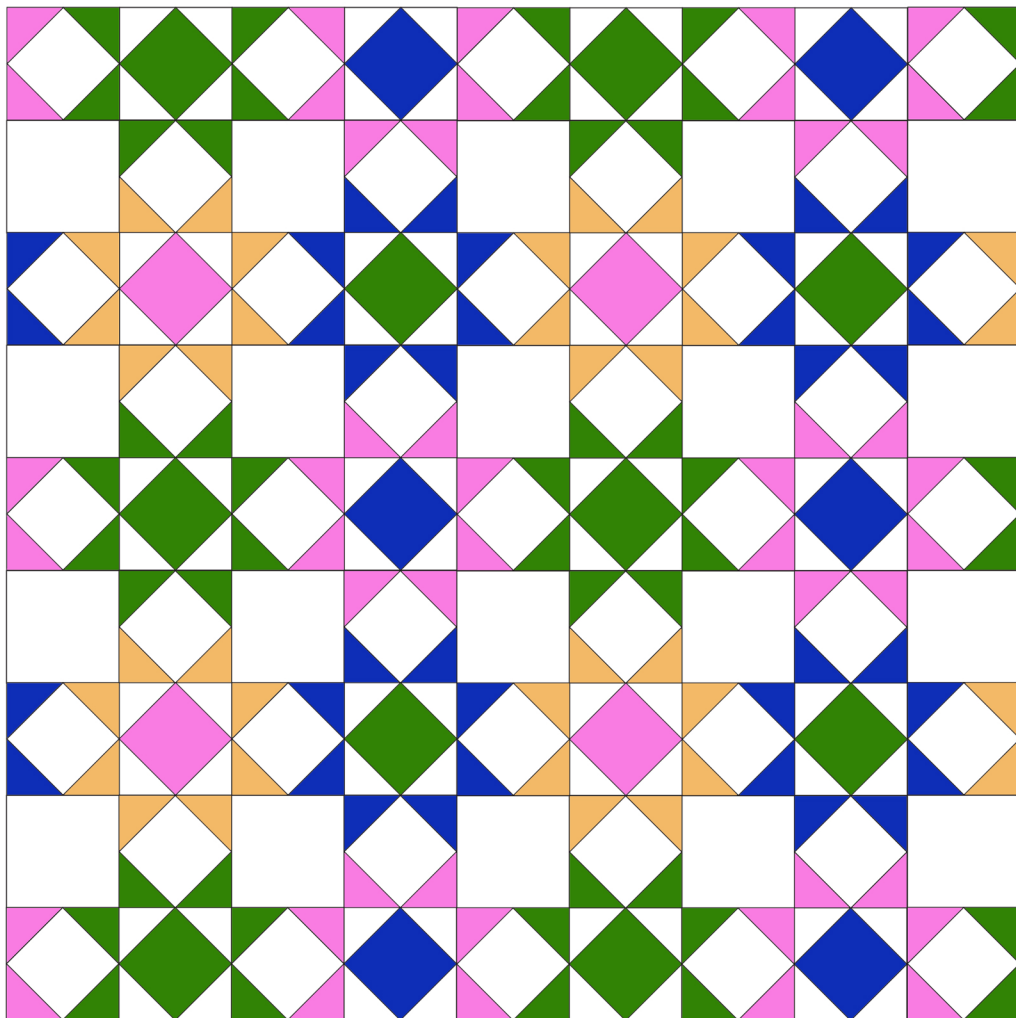

Made by Annie

Quilting Pattern

Overall pattern/colour placement

small square x 0
triangle x 36

small square x 6
triangle x 36

small square x 10
triangle x 46

small square x 4
triangle x 46

White

large square x 20
small square x 41
triangle x 40