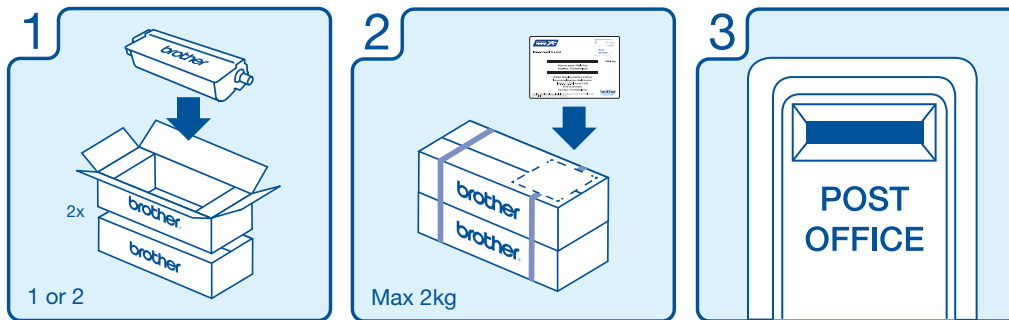

Thank you!

Thank you for recycling your empty cartridge with Brother.

This service is for genuine Brother supplies only.

I.B.R.S. / C.C.R.I Numéro 3008

MAX. 2kg

Réponse payée / Reply Paid
Pays-Bas / The Netherlands

Brother Recycling Centre c/o Spring
International Business Reply Number
I.B.R.S. / C.C.R.I Numéro 3008
3109 VA Schiedam
Pays Bas / The Netherlands

Free International Postal return label valid in: AT, BE, CH, CZ, DE, DK, ES, EE, FI, FR, GB, GR, HU, IS, LV, LU, LT, NO, NL, PL, PT, SK, SI, SE, HR