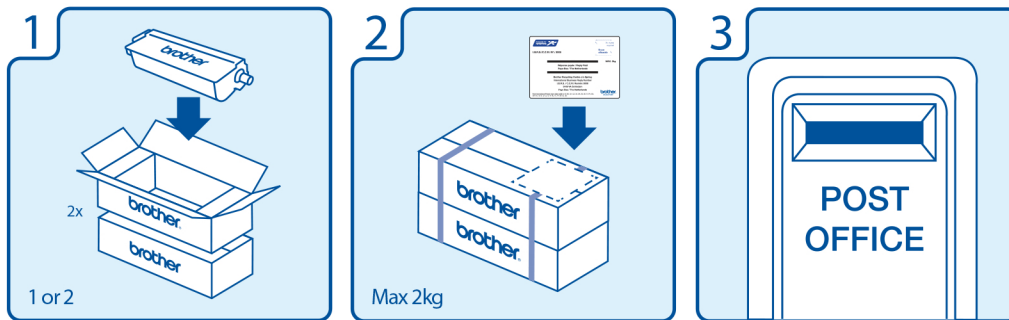

Thank you!

Thank you for recycling your empty cartridge with Brother.

This service is for genuine Brother supplies only.

I.B.R.S. / C.C.R.I Numéro 3008

MAX. 2kg

**Réponse payée / Reply Paid
Pays-Bas / The Netherlands**

**Brother Recycling Centre c/o Spring
International Business Reply Number
I.B.R.S. / C.C.R.I Numéro 3008
3109 VA Schiedam
Pays Bas / The Netherlands**

Free International Postal return label valid in: AT, BE, CH, CZ, DE, DK, ES, EE, FI, FR, GB, GR, HU, IS, LV, LU, LT, N, NL, PL, PT, SK, SL, SE